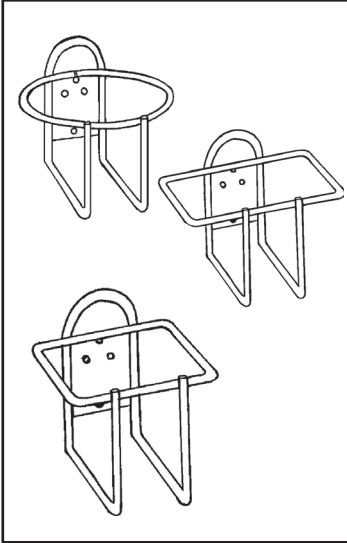

800 / 801 / 802 / 804 Wall Bracket

description

- gallon wall brackets of rigid 1/4" wire with coated epoxy or chrome plating
- excellent for holding gallon containers

Item	Description	Color/Scent	Size	Private Labeling	Case Weight	Case Cube	Packaging
800	Round Wall Bracket	blue epoxy	6-3/8" x 6" x 4-1/4"	NA	10 lbs	.95	12/cs. 
801	Round Wall Bracket	silver powder-coated	6-3/8" x 6" x 4-1/4"	NA	10 lbs	.95	12/cs. 
802	Rectangular Wall Bracket	blue epoxy	7-1/2" x 5" x 4-3/8"	NA	10.6 lbs	1.21	12/cs. 
804	Square Wall Bracket	silver powder-coated	6-3/4" x 6-1/4" x 6"	NA	10.4 lbs	.91	12/cs. 

 inner case only
 master carton only
 no symbol indicates sold by the each